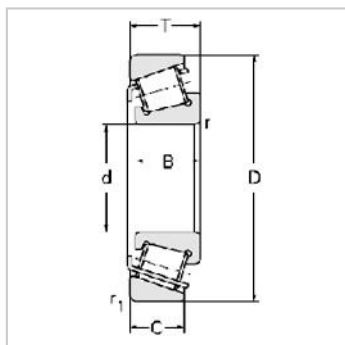

Single row Metric and inch tapered roller bearings

Inch Series-495A/493

参数信息:

Bearing number : 495A/493

Principal Dimensions(mm) :

d :	76.2
D :	136.525
T :	30.162
B :	29.769
C :	22.225
R :	3.5
r :	3.3

Load ratings(KN) :